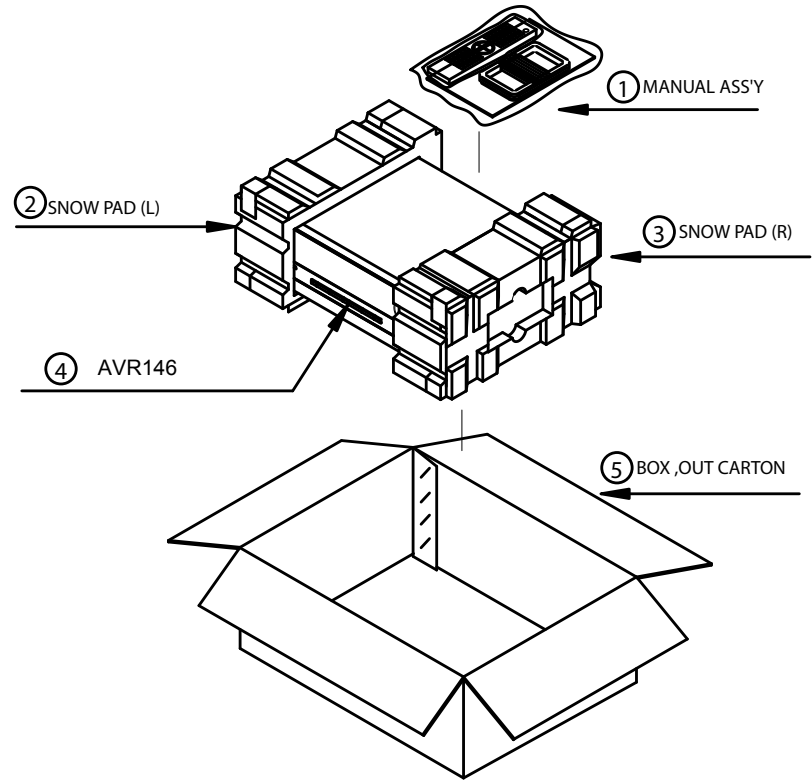

1. Instruction manual ass'y - Accessories

NO	DESCRIPTION	PARTS NO.	Q.ty
1	POLY BAG		1
2	CARD WARRANTY	CQE1A172X	1
3	AM LOOP ANTENNA	CSA1A027Z	1
4	BATTERY		3
5	INSTRUCTION MANUAL		1
6	FM 1 POL ANT(UL)	CSA1A019Z	1
7	REMOCON TRANSMITTER ASS'Y	CARTAVR146	1
8	SHEET GUIDE(QUICK START GUIDE)		1
9	STAPLE		3
10	DOOR KIT	CGRAVR130ZA	1
1	COVER A	CGR1A331M7H43	1
2	COVER B	CGR1A332M7H43	1
3	SHEET,FRONT COVER	CQE1A219Z	1
4	PAD,COVER	CPS1A676	1
5	BAG,POLY		1
11	IMAGE BROCHURES		1

2. Package Drawing

AVR146

NO	DESCRIPTION	PARTS NO.	Q.ty
1	MANUAL ASS'Y		1
2	SNOW,PAD(L)	CPS4A564	1
3	SNOW,PAD(R)	CPS4A565	1
4	AVR146	AVR146	1
5	BOX,OUT CARTON	CPG1A822Z	1